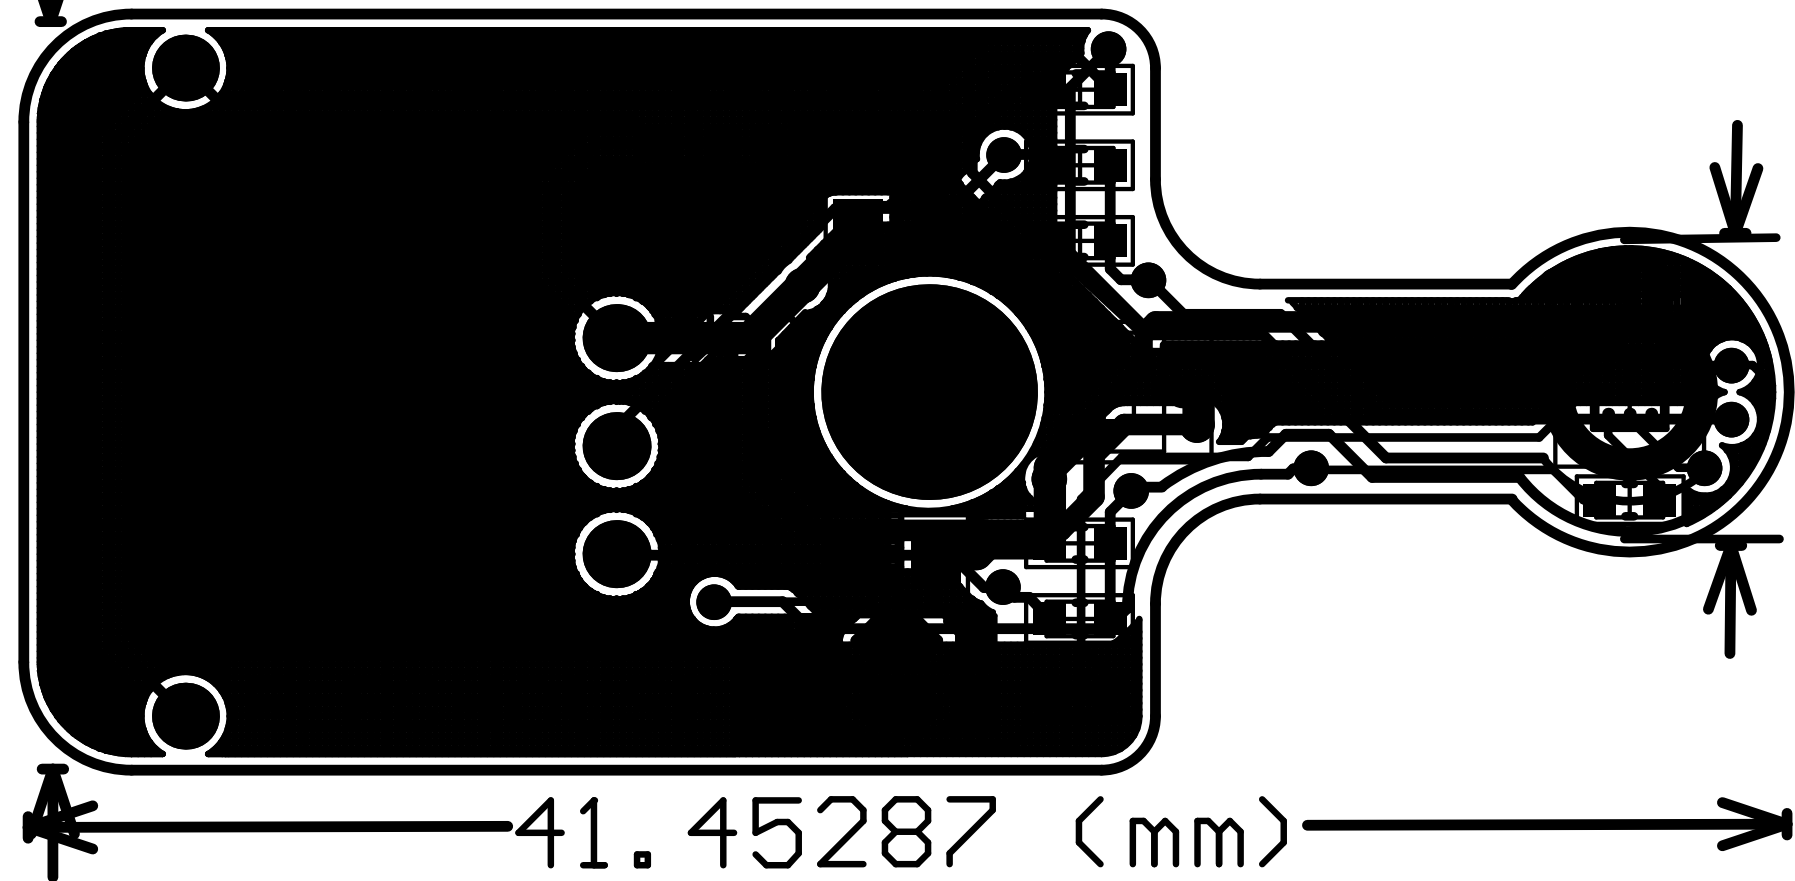

| | | |
|-------|---|----------|
| Title | | |
| Size | Number | Revision |
| A4 | | |
| Date: | 2012-10-02 | Sheet of |
| File: | D:\Product Information\IR Thermopile Sensor\Doc | |

1

2

3

4

1

2

3

4

17.57687 (mm)

26.64581 (mm)

7.3413 (mm)

41.45287 (mm)